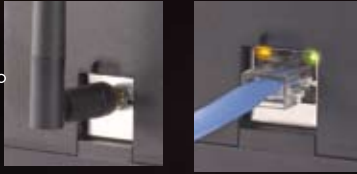

KEEPING YOU INFORMED THE NEW INFORMER-IP

*Direct wired Ethernet with PoE
Wireless WiFi*

The WiFi option allows a wireless connection to your network. Using existing network infrastructure significantly lowers installation costs and simplifies wide-scale deployments.

Federal Signal's long-standing Informer is now IP-enabled. The Informer-IP can be used as a warning device, a two-way intercom and an alarm initiation point. Send live voice, text to speech and prerecorded voice or tone files.

A loud internal speaker and a sensitive microphone provide clear two-way voice communications.

*Wireless transmitter
for two-way alerting*

With Federal Signal's SmartMsg, alerts can be sent to phones, SMS, hand-held radios and computers.

Scrolling message displays

External panic/emergency push buttons

PA speaker systems

The Informer-IP has an audio output for connecting to existing PA systems, two relay outputs to control strobes or other devices and an RS232 port for driving a scrolling message displays.